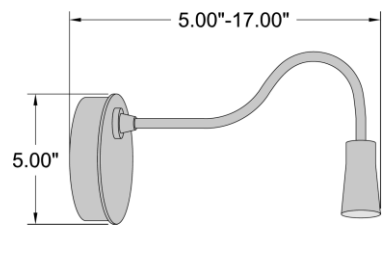

Stock Code: **70003LED-BRZ**

Collection: Epiphanie

PRODUCT INFORMATION

Base: 70003 Parent: 70003LED
Mounting Type: Wall UPC: 641594101652
Finish: Bronze
Diffuser: N/A

PRODUCT MEASUREMENTS

FIXTURE	BACKPLATE / CANOPY
Length:	Length
Width: 5"	Width:
Diameter	Diameter: 5"
Height: 17"	Height: 1"
Extension: 1.75"	
Overall Height: 5-17"	

TECHNICAL SPECIFICATIONS

SPECIFICATIONS

Frame Material: Metal	
Diffuser Material: Glass	
Lamping Type: SSL (Dedicated LED)	Jbox: Standard
Lamping Base: SSL	Lamp Wattage: 3 W
Lamp Quantity: 1	Total Wattage: 3 W
Voltage: 120v	Lamps Included: Yes

Additional Notes:

Optional Pin-up parts (cord and plug) included; Custom Finish 100 Piece Minimum Order Quantity; Optional Color Temperature 100 Piece Minimum Order Quantity

Project Name: _____
 Location: _____
 Type: _____
 Quantity: _____
 Notes: _____

LINE DRAWING

IES FILE

In addition to Access Lighting's purchase and warranty terms and conditions, by signing below or placing an order, you agree that you are authorized to bind the entity placing any order and acknowledge the following: All of sizes and measurements are approximate and all images are for illustrative purposes only. In the event of an inconsistency, the "Product Measurements" section controls. There also may be slight differences in the colors and designs compared to the displayed and printed images.